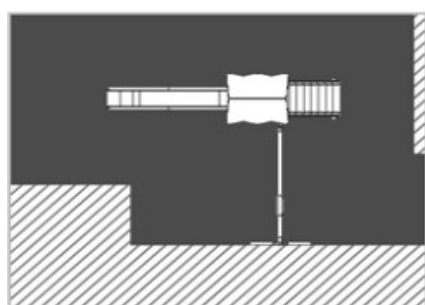

Components: N°1 tower with wooden poles section 9x9 cm equipped with a gable roof and protective panels in polyethylene PEHD 1 cm thick pantographed without sharp edges. Dim cm 100x100x315 h. N°1 access stair with 2 protective panels in polyethylene PEHD, 1,5 cm thick, pantographed without sharp edges, which act as handrails. N°1 slide in rotomolded coloured high-density polyethylene h 134 cm. Alternatively, it can be installed a slide with lateral support in wood and steel ramp or a slide in fiberglass or a polyethylene tunnel slide. N° 1 swing with flat or cradle seat, made in impact-resistant rubber with aluminium core and available with hot dipped galvanized small mesh chains. All wood components are treated with non-toxic high-coloured penetrating stain, water dilutable. Assembly system with 8.8 galvanized steel bolts and self-locking nuts. Colored nylon cap nuts as required by law. Hot-dip galvanised metal brackets for ground anchoring system.

 cm 846x445x315 h  
**INGOMBRO MAX**

 cm 134  
**ALTEZZA CADUTA**

 **CERTIFICATO EN 1176**

 3-12 years  
**ETÀ D'USO**

 2 h  
**TEMPO DI ASSEMBLAGGIO**

 7  
**NUMERO UTILIZZATORI**

 cm 875x745  
**SPAZIO MINIMO**

 m<sup>2</sup> 49,00  
**AREA IMPATTO**

Planimetria / Planimetry

Opzione scivoli / Slide options

**TUNNEL  
(ST)**

**INOX  
(SS)**

**VETRORESINA  
(SF)**